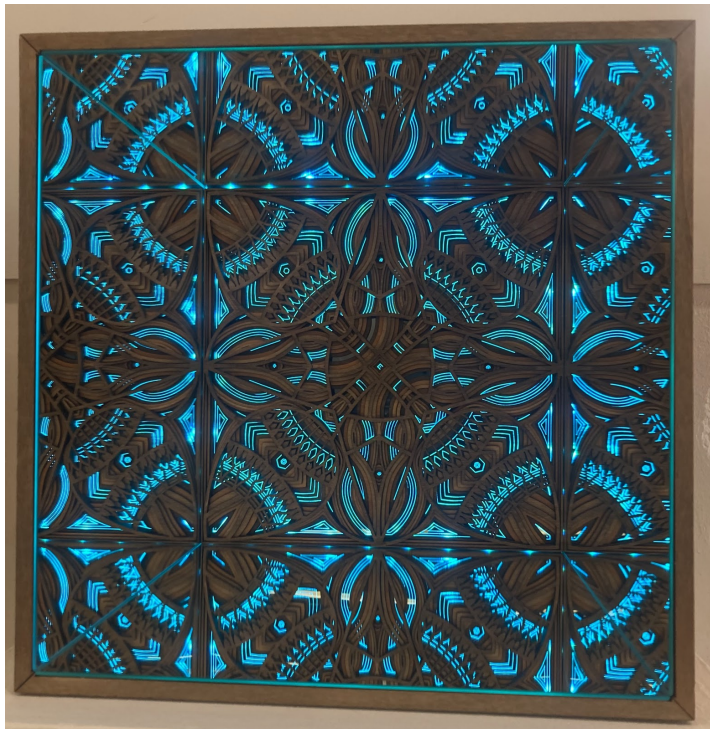

Craft

LCB Depot's exhibition & events programme highlights work from a different creative practice every month. In May 2022 the focus is on contemporary craft including work in ceramic, glass, metal, wood, textiles and other materials.

Work is exhibited across the site and online from **May 16th - 1st June 2022, Mon to Fri, 9am - 5pm**

To find out more visit <https://www.lcbdepot.co.uk/event/craft2022>

#craft [@lcbdepot](https://twitter.com/lcbdepot)

untitled

The Archist

-

Infinity thought

nfs

<https://twitter.com/TheeArchist>

<https://www.facebook.com/TheeArchist>

<https://www.instagram.com/_thearchist/>